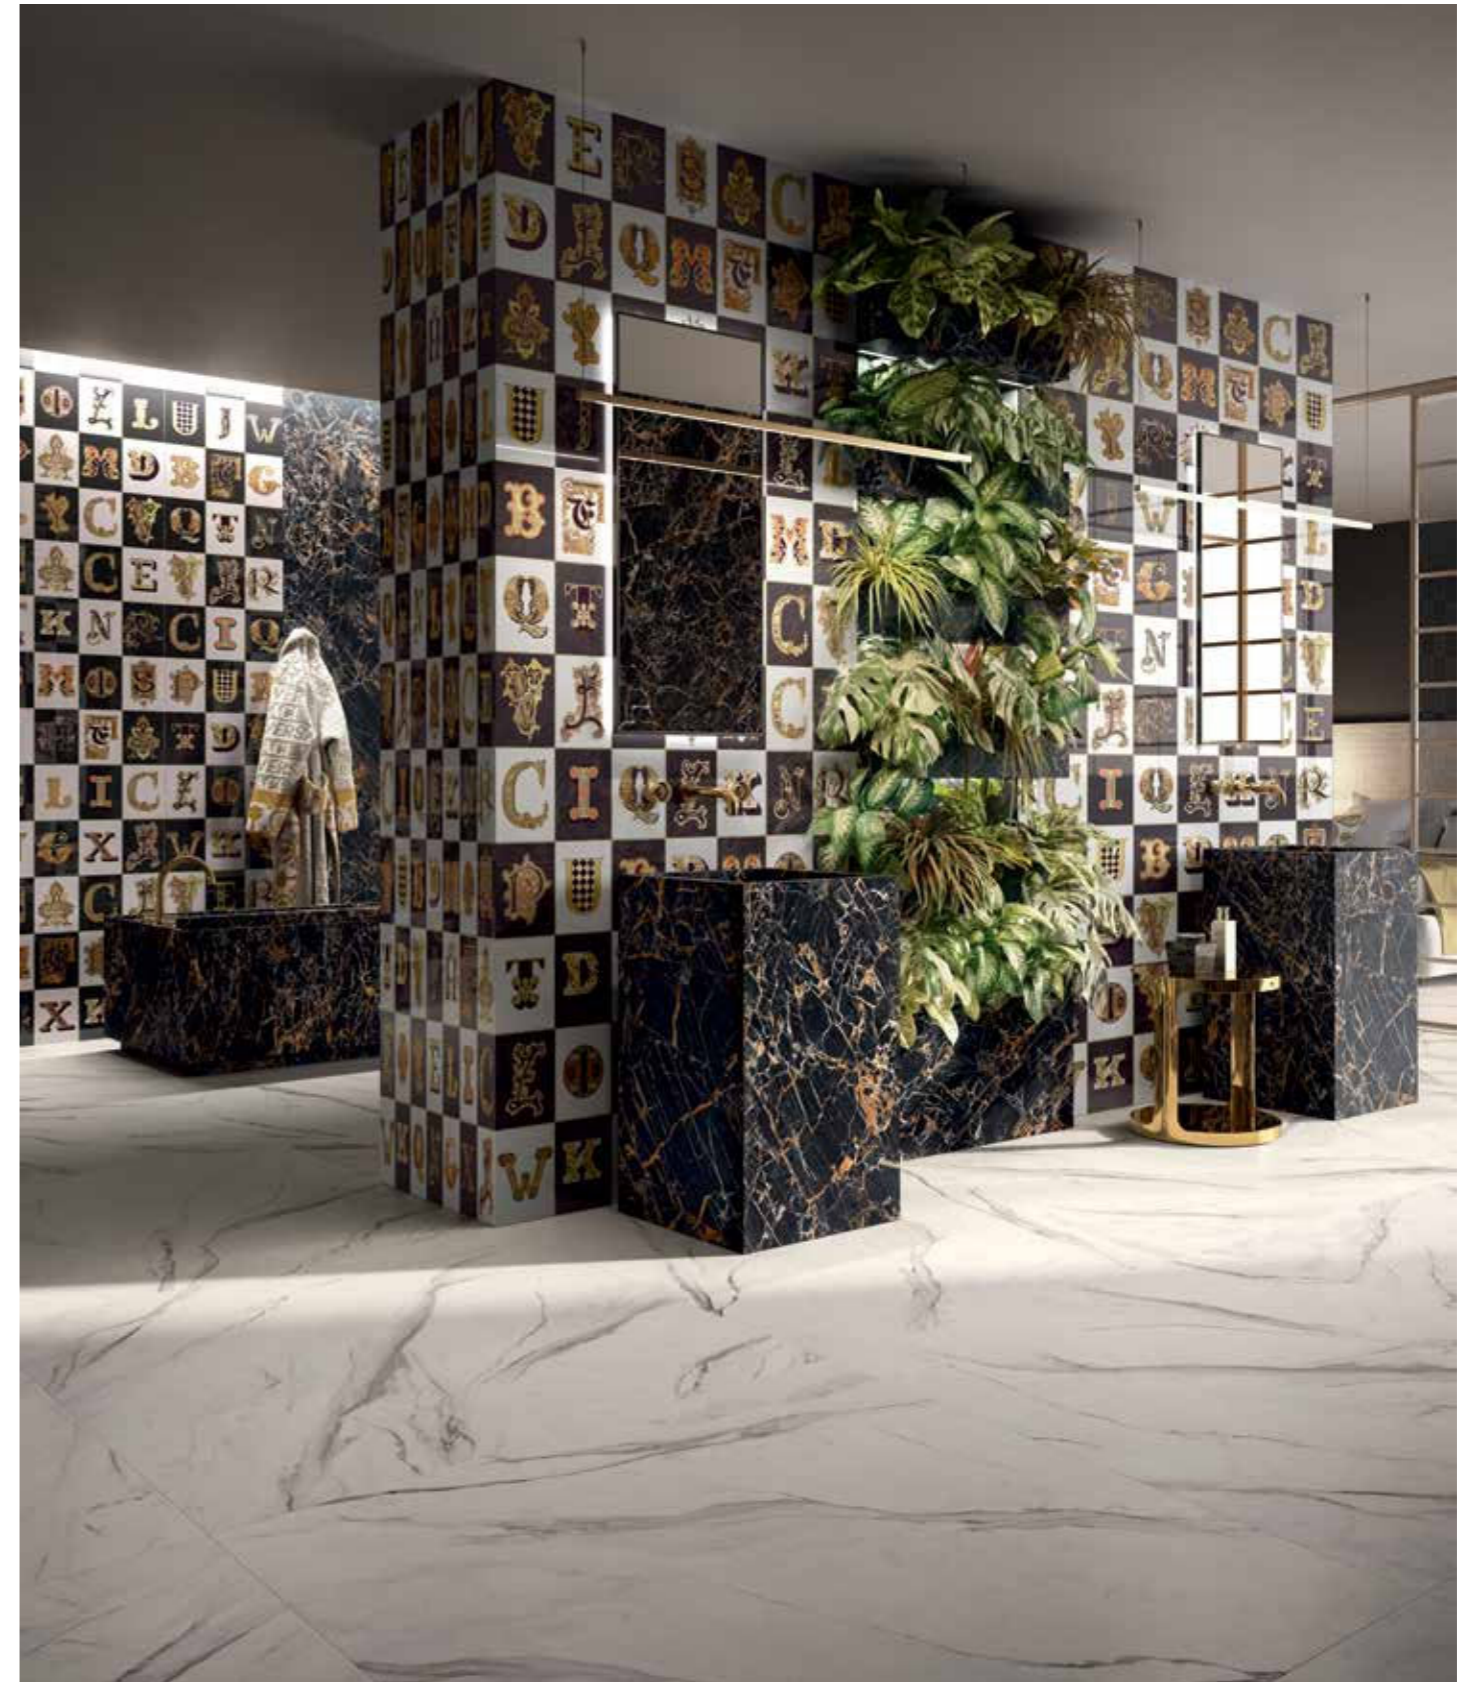

Wall: Lettering 120x280
Floor: Maximvs Statuario White Nat. 120x120
Bath Furniture: Maximvs Black&Gold Lux